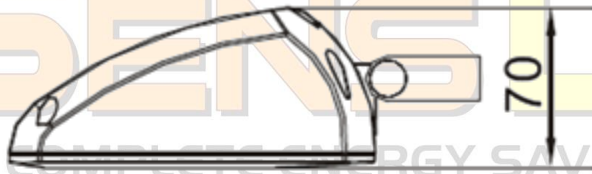

# SLED FB22501 LED Flood Lighting

### LED Flood Lighting

LED Type	SMD5630
LED Q'TY.	48
Beam Angle	100°
Minimum luminous flux(lm)	1463
Voltage	100~240V
LED Watt	<b>17W</b>
Environmental Temperature	- 20°C~60°C
Environmental Humidity	0%~95%
Safety Class	I
Safety Type	IP65
Material	Aluminium
Driver	Included
Pcs/Carton	8
Carton Dimensions(cm)	47x33x18