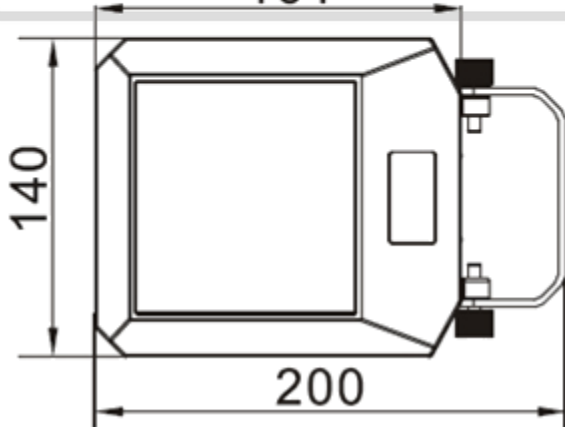

140

200

SENSLIGHTS
THE COMPLETE ENERGY SAVING SOLUTIONS PROVIDER
WWW.SENSLIGHTS.COM