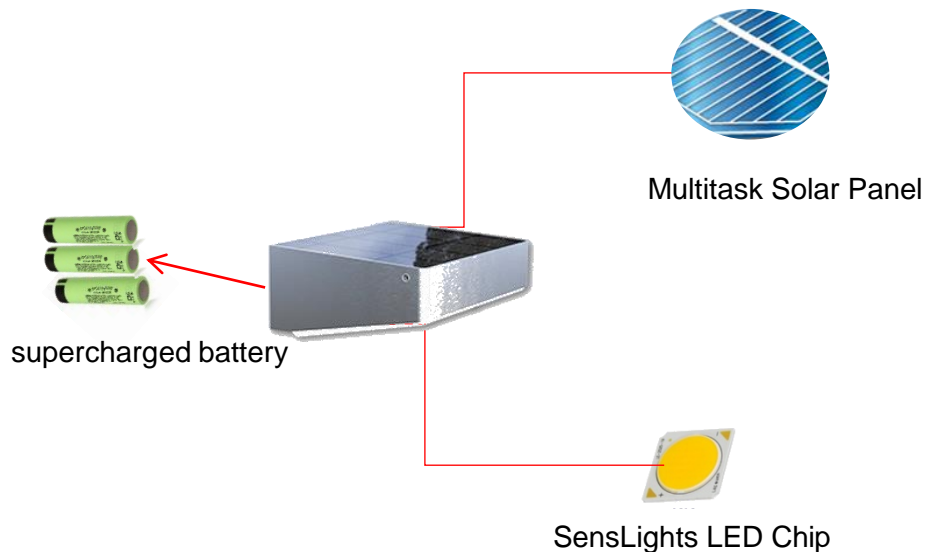

No Wiring .... No electricity!

High Bright Solar motion Light

Technology Parameters :

1. 1, Solar panel :2.2W
2. 2, LED :53pcs ,500lumens (Netural led color : Pure white) ,LED life span:+50000hrs
3. 3, Charging Method : Solar power
4. 4, Charging time :6-8hrs
5. 5, Battery : 2200mah li-ion battery
6. 6, Material : PC + aluminum shell
7. 7, IP level : 65
8. 8, With PIR motion sensor and light sensor
9. 9,Working Temperature: -25°C to 65°C

Product size: L155 *W 122 *H61mm