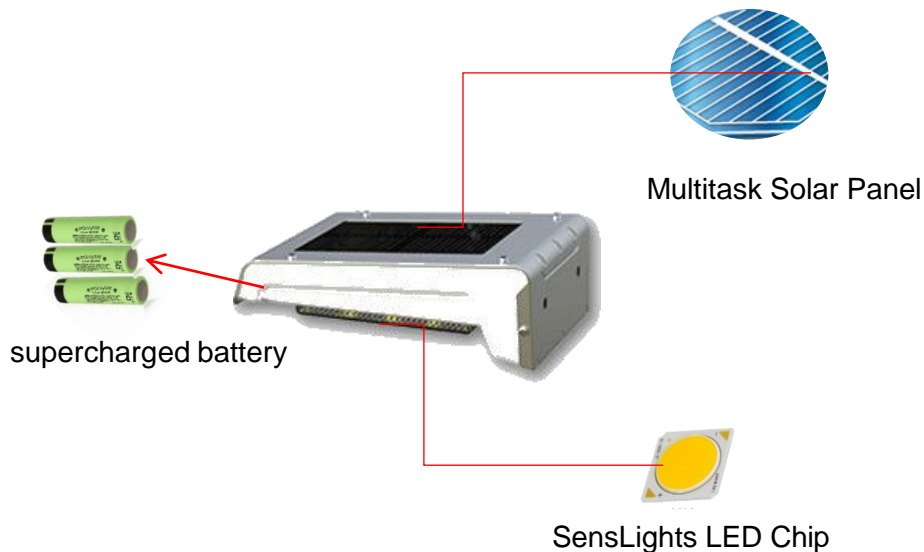

No Wiring .... No electricity!

Solar Motion Sensor Light

Technology Parameters :

1. 1, Solar panel :0.66W
2. 2, LED :16pcs ,1W, 120lumens (Netural led color : Pure white) , can make any other color as request ,LED life span:+50000hrs
3. 3, Charging Method : Solar power
4. 4, Charging time :6-8hrs
5. 5, Battery : 1500mah li-ion polymer battery
6. 6, Material : ABS + aluminum shell
7. 7, IP level : 65
8. 8, With PIR motion sensor and light sensor
9. 9,Working Temperature: -25°C to 65°C

Product size:135*90*45mm