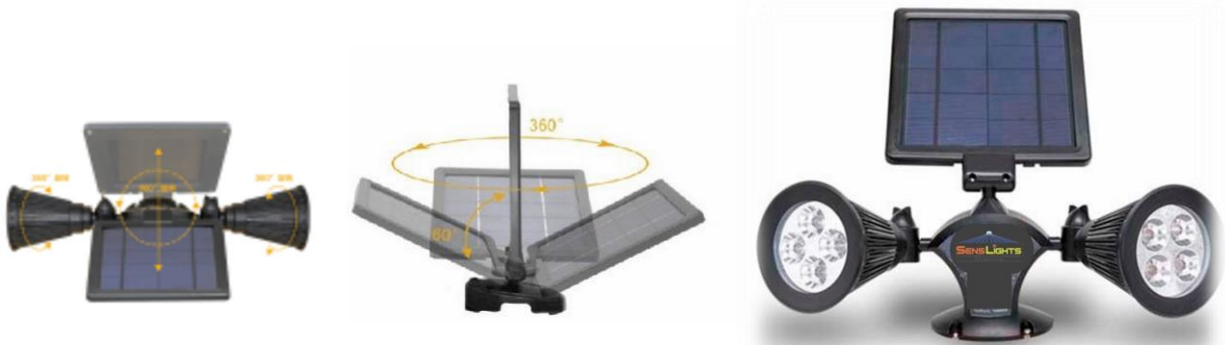

No Wiring .... No electricity!

Solar Wall Light

1. Maintenance / Cleaning

Switch off the luminaire before maintenance and cleaning.

Repairs should only be carried out by qualified persons and using genuine spare parts. Inappropriate repairing could cause significant danger.

WARNING:

The use of any accessory not specified in this manual may present a risk of personal injury. Cleaning of solar panel in summer / winter Changing rechargeable battery Long-time storage (exposure to light, charge/discharge cycle)

If you need any support please contact: support@senslights.com

2. Others (Service, Repairing, Guarantee, etc ...)

-Have your product repaired by a qualified person This electric product is in accordance with the relevant safety requirements. Repairs should only be carried out by qualified persons using original spare parts, otherwise this may result in considerable danger to the user. - Please contact the SensLights store which you bought the product for after sale services if any. Or contact: support@senslights.com