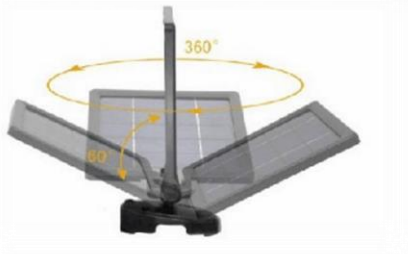

SLDY0012W RBG

www.senslights.com
sales@senslights.com

SLDY0012W RBG

No Wiring No electricity!

Solar Wall Light

Features:

SensLights solar garden lights source chip from Senslights ,golden wire,BSOB wire bond.

Mon crystalline solar panel, we only use grade A solar.
Die casting aluminum, electrostatic spraying for salt spray proof.

Intelligent light control and timer control. The light switch on in the evening and switch off in the morning by detecting the day and night.
The lighting time and power is customizable.

This wall light has a big solar panel on top, meaning you get more light for longer from the LED for a good six hours. It's simple to set up and has great build quality. You can also choose a version with a built-in motion sensor. Strong enough to easily see if that's an olive or a beetle in your salad.