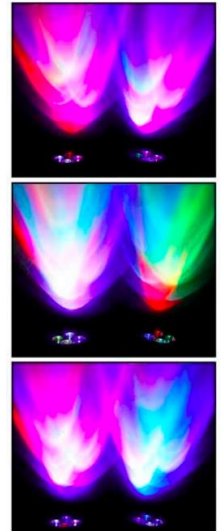

SLDY0012W RGB

No Wiring No electricity!

Solar Wall Light

3.5W  = 20W  = 85W 

Technology Parameters :

- Solar Panel :** 3w 5v high efficiency ,
- Light Source :** SensLights, LEDs 10pcs ,100lm
- Luminous Flux:** 400lm ~ 435lm
- Color Temperature :** 3500 ~7500K
- Induction Angle and Distance (beam Angle) :** 120 Degree
- Battery :** LiFeFO4 Battery 307V 3000mAh
- Discharging time:20 (100% Power)
- Charging time:4-5hrs (1000w/m²)
- Working Time: 8-12 Hours
- Product Material:** 201# stainless steel, ABS,PS
- Work Temperature:** -20°C-60°C
- Protect Level: IP65
- Products Size :** L36XW21XH27 cm

SensLights 3.7v Polycrystalline silicon Lithuim Battery RGB led solar outdoor light

- Solar powered spotlight, free energy and environmental-friendly.
- Long service time, about 4-6 hours at High level and 6-12 hours at Low level
- White and RGB optional, on/off switch
- The light charges during the day and then automatically turns on at night
- Widely used for lighting and decoration of roads, courtyards, gardens, garage, wall, gate, etc.