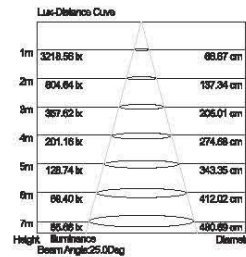

100-240V 50/60Hz COB 1 LED 21 W 1600 lm

Environmental Temperature:-20°C~60°C
Environmental Humidity:0%~95%
Material:Aluminium
Driver:Included