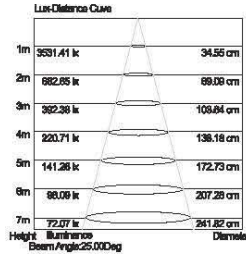

LED Track Lighting

100-240V 50/60Hz COB 1 LED 12 W 800 lm

Environmental Temperature:-20°C~60°C
 Environmental Humidity:0%~95%
 Material:Aluminium
 Driver:Included

SLED DT02301

100-240V 50/60Hz COB 1 LED 21 W 1600 lm