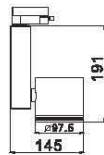

100-240V 50/60Hz COB 1 LED 21 W 1600 lm

Environmental Temperature:-20°C~60°C
Environmental Humidity:0%~95%
Material:Aluminium
Driver:Included