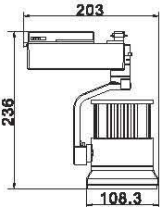

www.senslights.com

Email: info@senslights.com