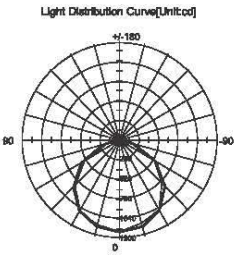

LED Roof Lighting

Normal Mode

SLED GS00101

110-240V 50/60Hz	SMD 3528	602 LEDs	38 W	3600 lm	IP 65		
----------------------------	-----------------	-----------------	-------------	----------------	--------------	--	--

Environmental Temperature: -20°C~60°C
 Environmental Humidity: 0%~95%
 Material: PC
 Driver: Included

Lux-Distance Curve

Height	Illuminance	Beam Angle: 114.80 Deg	Diameter
1m	1265.16 lx		313.39 cm
2m	301.81 lx		626.77 cm
3m	133.81 lx		940.16 cm
4m	78.32 lx		1253.54 cm
5m	48.21 lx		1566.92 cm
6m	33.48 lx		1880.30 cm
7m	24.30 lx		2193.68 cm
8m	18.38 lx		2507.06 cm
9m	14.88 lx		2820.44 cm
10m	12.00 lx		3133.82 cm
11m	9.88 lx		3447.20 cm
12m	8.37 lx		3760.58 cm
13m	7.38 lx		4073.96 cm
14m	6.75 lx		4387.34 cm
15m	6.32 lx		4700.72 cm
16m	6.05 lx		5014.10 cm

Lux-Distance Curve

Height	Illuminance	Beam Angle: 112.30 Deg	Diameter
1m	646.88 lx		286.18 cm
2m	161.74 lx		572.36 cm
3m	71.38 lx		858.54 cm
4m	40.43 lx		1144.72 cm
5m	28.80 lx		1430.90 cm
6m	17.87 lx		1717.08 cm
7m	13.20 lx		2003.26 cm
8m	10.11 lx		2289.44 cm
9m	7.39 lx		2575.62 cm
10m	5.47 lx		2861.80 cm
11m	4.38 lx		3147.98 cm
12m	3.69 lx		3434.16 cm
13m	3.25 lx		3720.34 cm
14m	2.93 lx		4006.52 cm
15m	2.68 lx		4292.70 cm