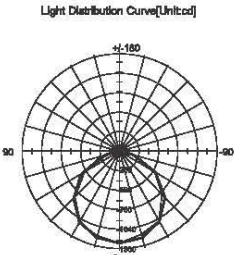

Environmental Temperature: -20°C~60°C
 Environmental Humidity: 0%~95%
 Material: PC
 Driver: Included

Lux-Distance Curve

Height	Illuminance	Beam Angle: 114.80 Deg	Diameter
1m	1265.16 lx		313.39 cm
2m	301.81 lx		626.77 cm
3m	133.81 lx		940.16 cm
4m	78.32 lx		1253.54 cm
5m	48.21 lx		1566.92 cm
6m	33.48 lx		1880.30 cm
7m	24.30 lx		2193.68 cm
8m	18.38 lx		2507.06 cm
9m	14.88 lx		2820.44 cm
10m	12.00 lx		3133.82 cm
11m	9.88 lx		3447.20 cm
12m	8.37 lx		3760.58 cm
13m	7.38 lx		4073.96 cm
14m	6.75 lx		4387.34 cm
15m	6.32 lx		4700.72 cm
16m	6.05 lx		5014.10 cm

Lux-Distance Curve

Height	Illuminance	Beam Angle: 112.30 Deg	Diameter
1m	646.88 lx		286.18 cm
2m	161.74 lx		572.36 cm
3m	71.38 lx		858.54 cm
4m	40.43 lx		1144.72 cm
5m	28.80 lx		1430.90 cm
6m	17.87 lx		1717.08 cm
7m	13.20 lx		2003.26 cm
8m	10.11 lx		2289.44 cm
9m	7.39 lx		2575.62 cm
10m	5.47 lx		2861.80 cm
11m	4.38 lx		3147.98 cm
12m	3.69 lx		3434.16 cm
13m	3.25 lx		3720.34 cm
14m	2.93 lx		4006.52 cm
15m	2.68 lx		4292.70 cm