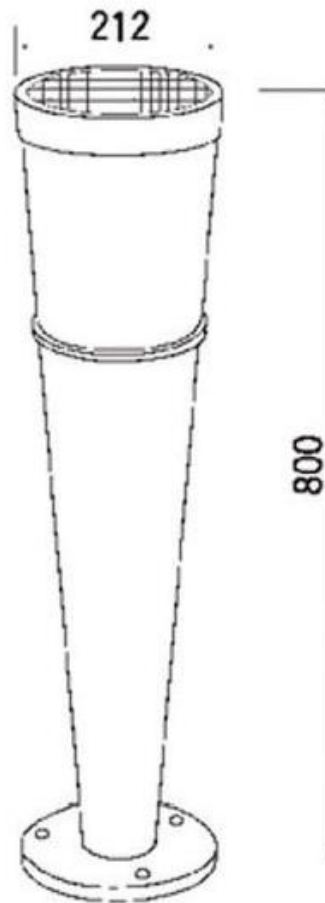

SLPVG0037G

www.senslights.com
sales@senslights.com