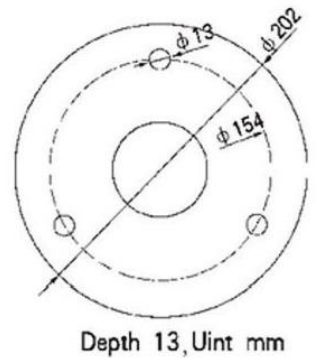

SLPVG0037G

www.senslights.com
sales@senslights.com