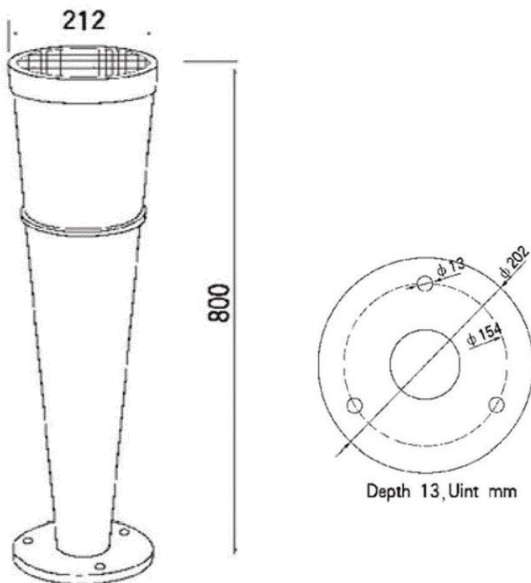

SLPVG0037G

No Wiring No electricity!

Solar Garden Light

Technology Parameters :

- Solar Panel :** 9v 3.5w high efficiency ,
- Light Source :** SensLights, LEDs 1.8 w ,18mil
- Luminous Flux:** 235lm ~ 255lm
- Color Temperature :** 3500 ~7500K
- Induction Angle and Distance (beam Angle) :** 120 Degree
- Battery :** 6.4V 4.5mAh battery
- Discharging time:20 (100% Power)
- Charging time:5-6hrs (1000w/m²)
- Product Material:** 6063 Aluminum PC
- Work Temperature:** -20°C-65°C
- Protect Level: IP65
- Products Size :** 860MM * 800MM * 202MM
- Net weight: 5.1Kg